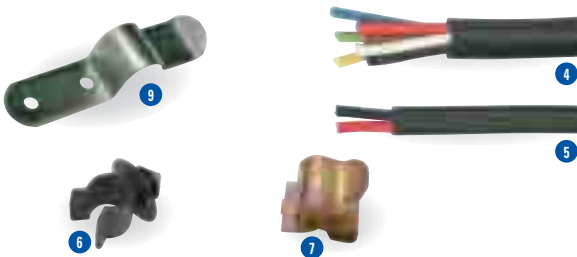

To order see pages 4&5 for distributor details or call 0845 4082 505. Prices available on separate Spares Pricelist

BV84 single axle with van doors.

To order see pages 4&5 for distributor details or call 0845 4082 505. Prices available on separate Spares Pricelist

- 1 P0738 7 Pin Coiled Cable.** Pre wired front cable assembly, connects into the junction box.
- AS8383 Lighting Cable.** Used on many older models where the cable is detachable.

- 2 P06799 Junction Box.** Hinged lid box with 10 openings and 10 connector rails each having 8 flag terminals, with wiring guide inside lid.
- 3 P06799/2 Grommet.** Lightly skinned over to use as a blanking grommet, can be easily pierced to accept flat or round 2 core cable.