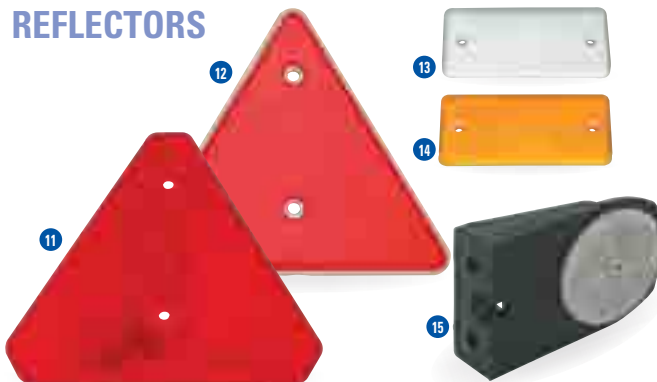

REFLECTORS

- 11 **P0661 Rear Triangle.** All trailers should display a pair of these to the rear (Not to be used on cars or vans).
- 12 **P0661A Rear Triangle.** On white base.
- 13 **P0695 Front Reflector.** Used in pairs on trailer front, will fit thin front rails on LM type trailers. Rectangular white reflector.
- 14 **P0696 Side Reflector.** Used in pairs on trailer sides, will fit thin side rails on LM type trailers. Rectangular amber reflector.
- **P0697 Rear Reflector.** Used in pairs on trailer rear, will fit thin corner pillars on LM type trailers. Rectangular red reflector.