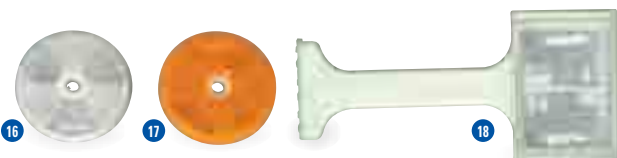

- 15 **P06905 Front Reflector.** On plastic fixing bracket, suitable for vertical or horizontal mounting (as used on P5).
- 16 **P0690 Front Reflector.** Used on the flat front panels of general duty trailers. Round white reflector.
- 17 **P0691 Side Reflector.** Used on the flat side panels of GD and horsebox trailers. Round amber reflector.
- 18 **P0693 Stalk Reflector.** Flexible shaft for mounting at the front where the reflector is likely to hit bushes etc.