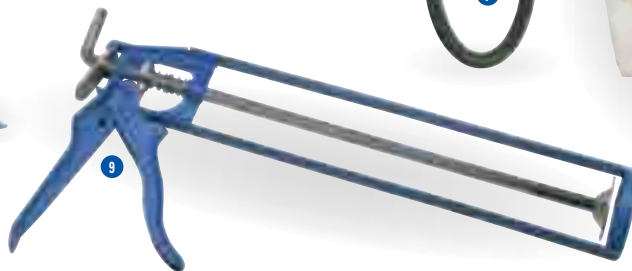

- 1 B0003 ¾ Drive Socket 46mm. To remove axle end nut on braked trailers
- B0095 ¾ Drive Socket 36mm. To remove axle end nut on unbraked trailers
- 2 B0001 Socket Tester. Tests for correct function from the towing vehicle's 12N socket, complete with 5m cable & plug.
- 3 B0013 Wheel Chocks. Pair of black plastic wheel chocks
- 4 B0014 Scissor Jack. Lift range 95 – 300mm maximum load 1500kg, with loose cranking handle
- 5 B0015 Axle Stands. Ratchet action clamp max safe load 4000kg, supplied as a pair
- 6 B0019 Wheel Nut Wrench. 4 headed wrench sizes 17, 19, 21 & 22mm
- 7 B0021 Tyre Pressure Gauge. 0 – 100 psi dial type gauge with air release button, supplied with flexi hose and swivel valve connection
- 8 B0119 Safety Kit. Gloves, safety goggles, pair of dust masks, ear defenders and hooded overall. (Contents may vary from illustration)
- 9 B0037 Sealer Gun. Suitable for the sealant cartridges listed on this page
- 10 B0150 Sealer Geobond CV White. MS polymer based sealant adhesive specifically developed for commercial vehicle bodybuilders. Non- hazardous and environmentally friendly.
- 11 B0151 Sealer Geobond CV Grey. As above in a steel grey colour.
- 12 B0153 Sealer Hansil GP Clear. Silicone elastomer sealant colourless.