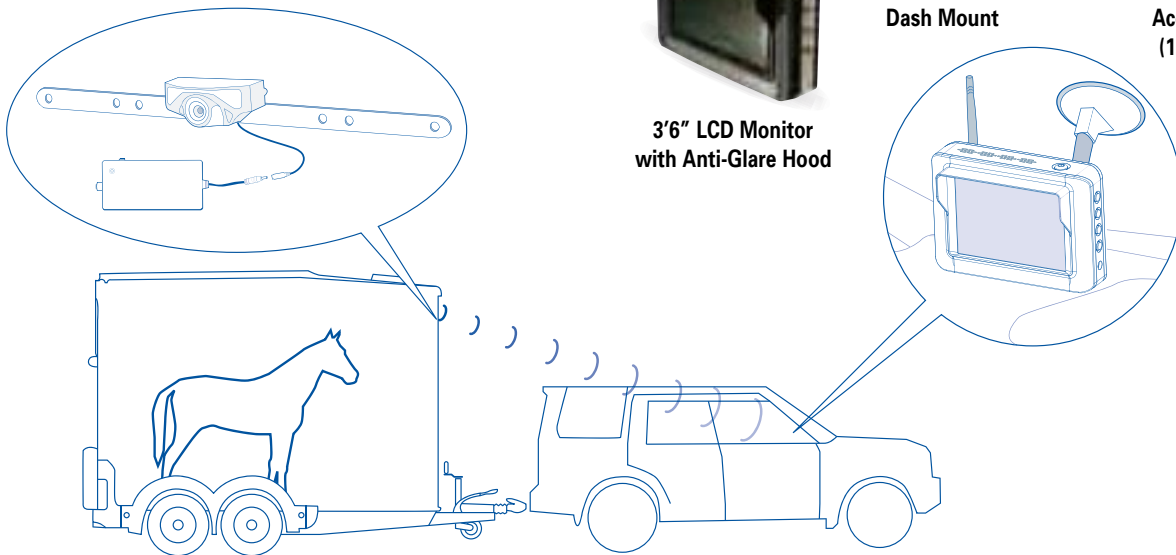

TRAILER CAM™

Wireless Camera System – Transmits live colour footage from the trailer interior to the towing vehicle, enables passengers to monitor animals during transit.

The camera can be powered from a battery pack or trailer lighting system.

With a Trailer Cam, you can travel assured that your horses and prize livestock are safe and well in the trailer.

With a transmission range of 100 metres in a clear line of sight, the Trailer Cam is also proving popular for a variety of other uses. As well as trailer interiors, it is also used in stables, livestock sheds, dog kennels and used as a reversing camera.

- 1 **B0167 Trailer Cam™.** Includes: Wireless video camera, wireless LCD monitor, suction cup for mounting to windscreen, battery pack, power adaptors, lighter socket adaptor and power lead.

Wireless Camera with Nightvision (5m)

Long Life Rechargeable Camera Battery Pack

Dash Mount

Accessories (12v-220v)

3'6" LCD Monitor with Anti-Glare Hood

Camera fitted to horsebox interior

Monitor attached to vehicle windscreen

To order see pages 4&5 for distributor details or call 0845 4082 505. Prices available on separate Spares Pricelist