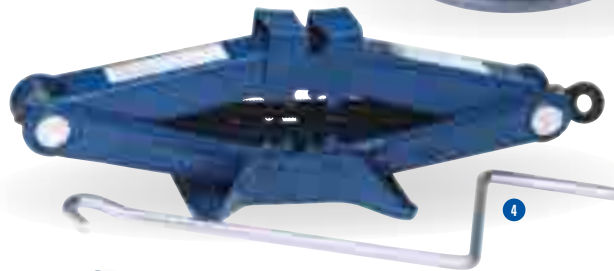

- 1 B0003 ¾ Drive Socket 46mm. To remove axle end nut on braked trailers
- B0095 ¾ Drive Socket 36mm. To remove axle end nut on unbraked trailers
- 2 B0001 Socket Tester. Tests for correct function from the towing vehicle's 12N socket, complete with 5m cable & plug.
- 3 B0013 Wheel Chocks. Pair of black plastic wheel chocks
- 4 B0014 Scissor Jack. Lift range 95 – 300mm maximum load 1500kg, with loose cranking handle
- 5 B0015 Axle Stands. Ratchet action clamp max safe load 4000kg, supplied as a pair
- 6 B0019 Wheel Nut Wrench. 4 headed wrench sizes 17, 19, 21 & 22mm
- 7 B0021 Tyre Pressure Gauge. 0 – 100 psi dial type gauge with air release button, supplied with flexi hose and swivel valve connection
- 8 B0119 Safety Kit. Gloves, safety goggles, pair of dust masks, ear defenders and hooded overall. (Contents may vary from illustration)
- 9 B0037 Sealer Gun. Suitable for the sealant cartridges listed on this page
- 10 B0150 Sealer Geobond CV White. MS polymer based sealant adhesive specifically developed for commercial vehicle bodybuilders. Non- hazardous and environmentally friendly.
- 11 B0151 Sealer Geobond CV Grey. As above in a steel grey colour.
- 12 B0153 Sealer Hansil GP Clear. Silicone elastomer sealant colourless.