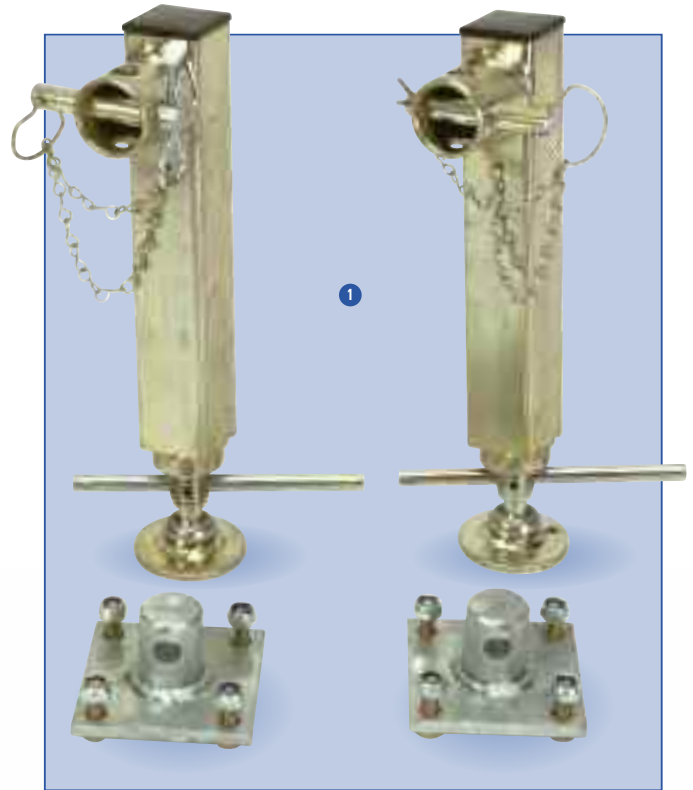

Couplings & Trailer Support

Bolt On Propstands

To Order – See pages 48 & 5 for distributor contact details or call direct on 0845 4082 505

- | | |
|---|---|
| 1 | KX0227 Propstand kit. Pair of propstands for LT/LM models complete with pair of bolt-on spigots and full fitting kit. £50.00 |
| | P1114 Propstand. Individual propstand for LT/LM models (350mm tube). £25.00 |
| 2 | P1115/P Pin assembly. Pin assembly for propstands on LT/LM models. £5.20 |
| 3 | P11170G Spigot. Bolt on propstand spigot for LT/LM models (includes mounting hardware). £14.45 |

LM146 with headboard, dropsides, meshsides, ramp and prop stands.